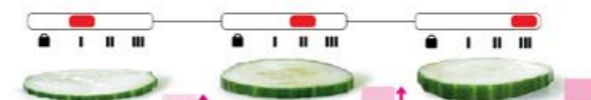

Scan to learn how to slice like a PRO with Speedy Mando!

Free

WORTH
1116 1642
Modular Bowl (2) 300ml
D 13.3 H 4.9 cm
\$10.50

With every purchase of 1116 0060

3 different thicknesses

Perfectly even, thin slices of foods.