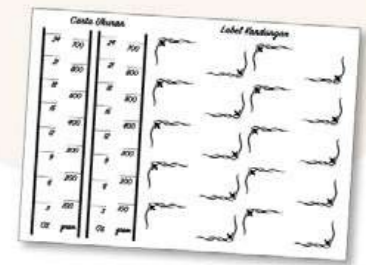

Spoon conveniently attached to seal. You'll never lose your spoon again.

Handy and affordable.

SAVE OVER 20%
2 pcs for ONLY \$59.90
~~Retail \$77.60~~

1115 6059
Shelf Savers with Spoon (4) 840ml
L 14.6 W 9.5 H 11.6 cm
Retail \$38.80
NOW \$34.90

SAVE 10%

A2907
Shelf Savers with Spoon (8) 840ml

FREE

4041 00
Shelf Savers Label Sticker (1)
With every purchase of 1115 6059

*While stocks last!

Campaign 08 August 2021

No mess. No fuss,
just great price!

- 1115 6553
Breezy Pour Set
 1. Smart Saver Round IV (3) 930ml
 L 8.8 W 8.8 H 24.3 cm
 2. Smart Saver Round II (3) 440ml
 L 8.8 W 8.8 H 13.2 cm
 3. Gift Box