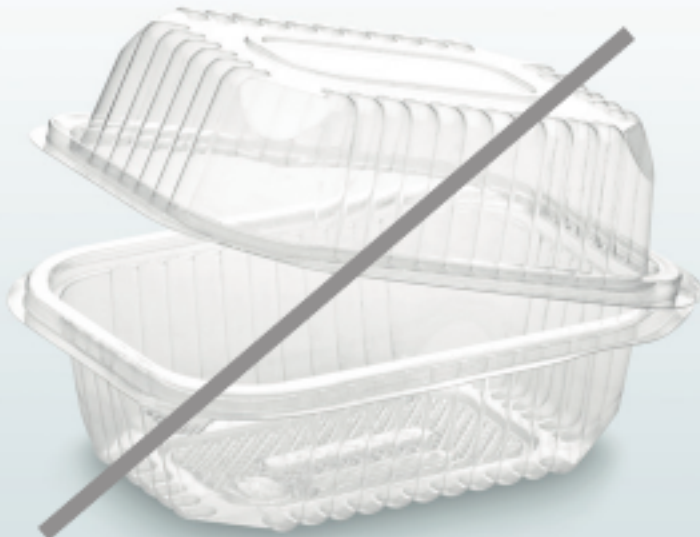

Speedy to heat. Handy to eat!

Open steam vent before placing into microwave.

New Color

Large flap for easy opening.

1114 6458

CrystalWave Bowl (2) 800ml

D 16.3 H 8.0 cm

Retail $36.80

NOW $29.40

**SAVE
20%**

**#TUPpao with
CrystalWave**

to reduce usage of
single-used plastics.