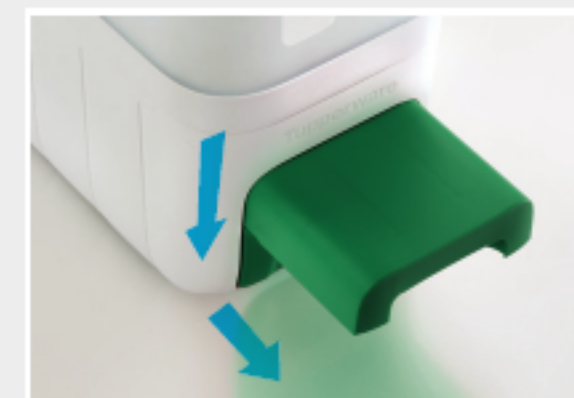

Tupperware

Soft pull.

One slide dispenses exactly one cup of rice (150g).

Fits easily even in narrow spaces.

Slim and compact design saves space (18.8cm width).

Transparent feature makes accessing content level easier.