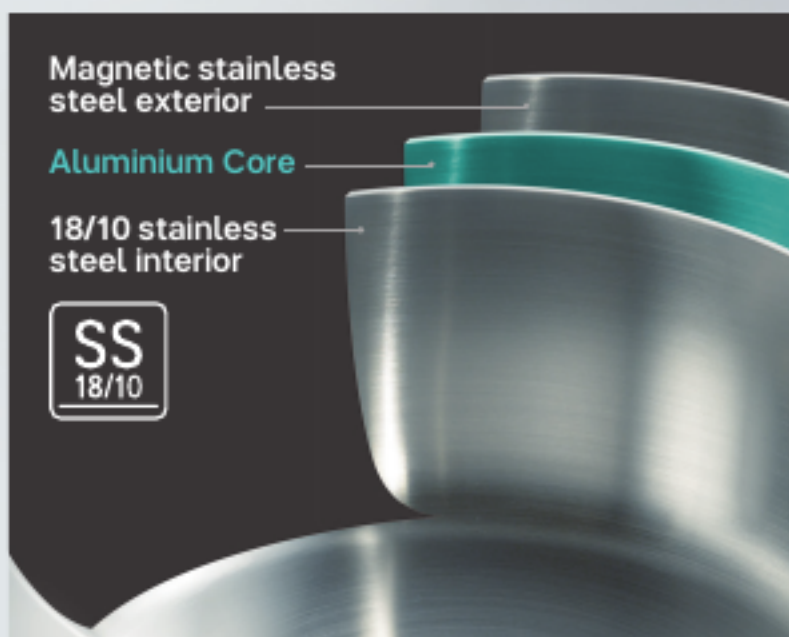

1. 1114 4594

Chef Series Sauce Pan (1) 2.4L

$285.00

2. 1114 2461

Chef Series Casserole Pot (1) 5.7L

$459.00

Free Chef Series booklet with every purchase of Chef Series Cookware.

All TupperChef® Black Series and Chef Series purchases are entitled to a 0% 12 months Installment Plan for purchases above $500 in transacted value.

*0% Interest Installment Plans, please refer to page 46.