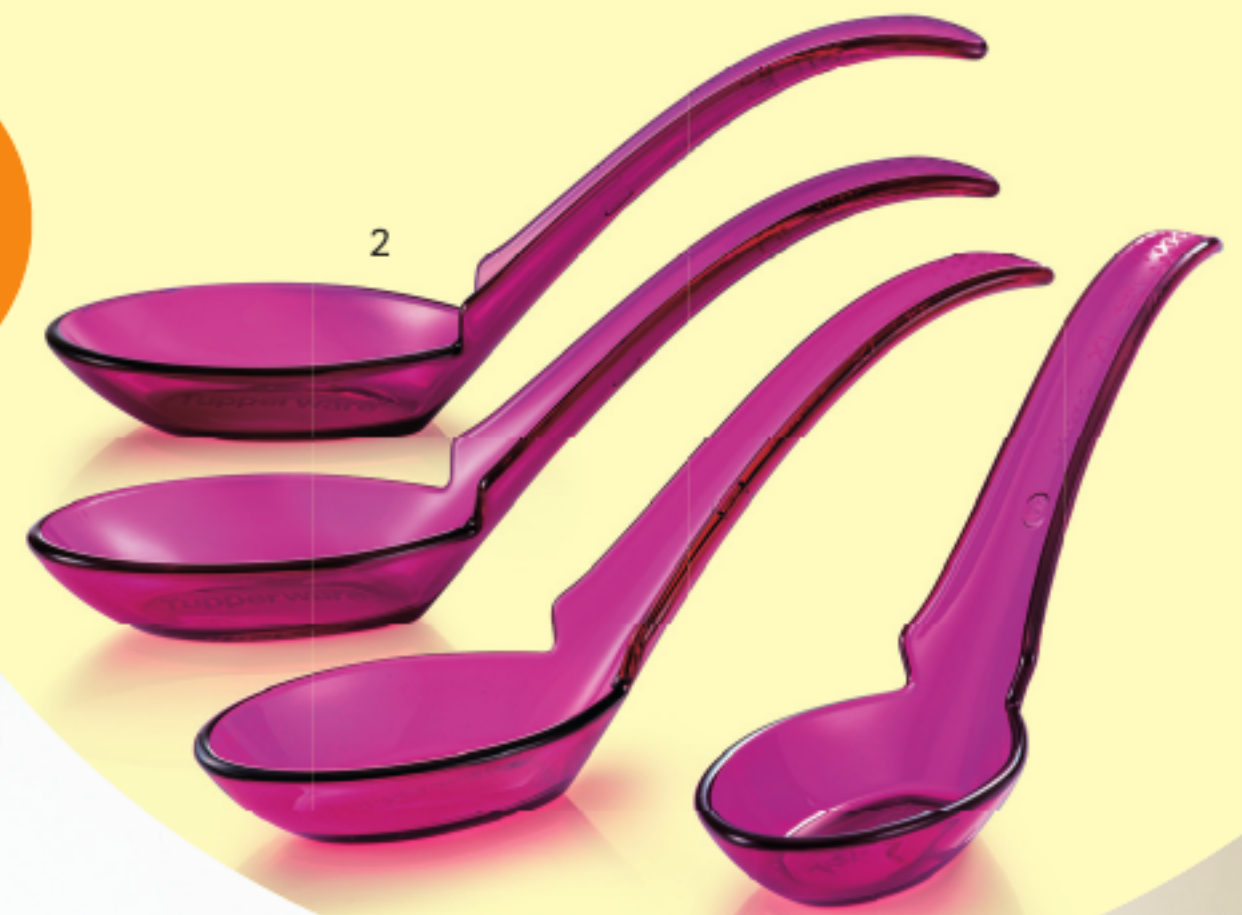

Promo valid from
1 - 13 October 2019

NEW

Dig into a soupy dish!

1. 1114 5484

Large Deep Plate (4) 550ml

L 25.6 H 3.6 cm

Retail $30.00

NOW $22.50

SAVE
25%

Exclusive Purchase

1114 2859

Slurp-able Set

2. Spoonful (4)

L 15.0 W 4.2 H 1.6 cm

3. Blossom Bowls (4) 400ml

L 13.3 W 13.3 H 5.9 cm

$7.90 NETT

With every purchase of 1114 5484