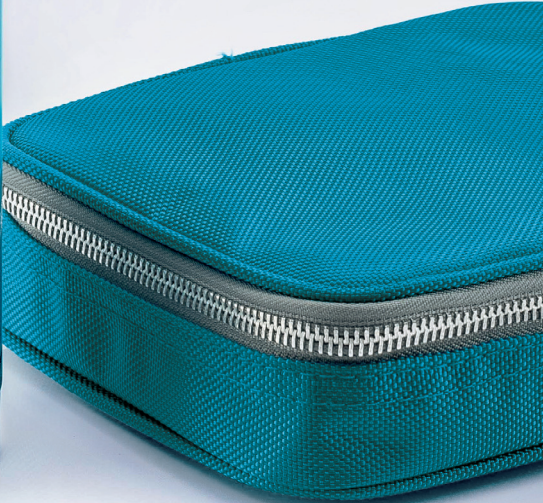

**EXCLUSIVE
METALLIC
COLOR**

One-touch bounce lid.

Silicone stopper
for insulation.

Easy drinking spout.

Safety lock and
the seal flips with
a push of a button.

Stormy
Silver

Non-slip base

Midnight
Blue