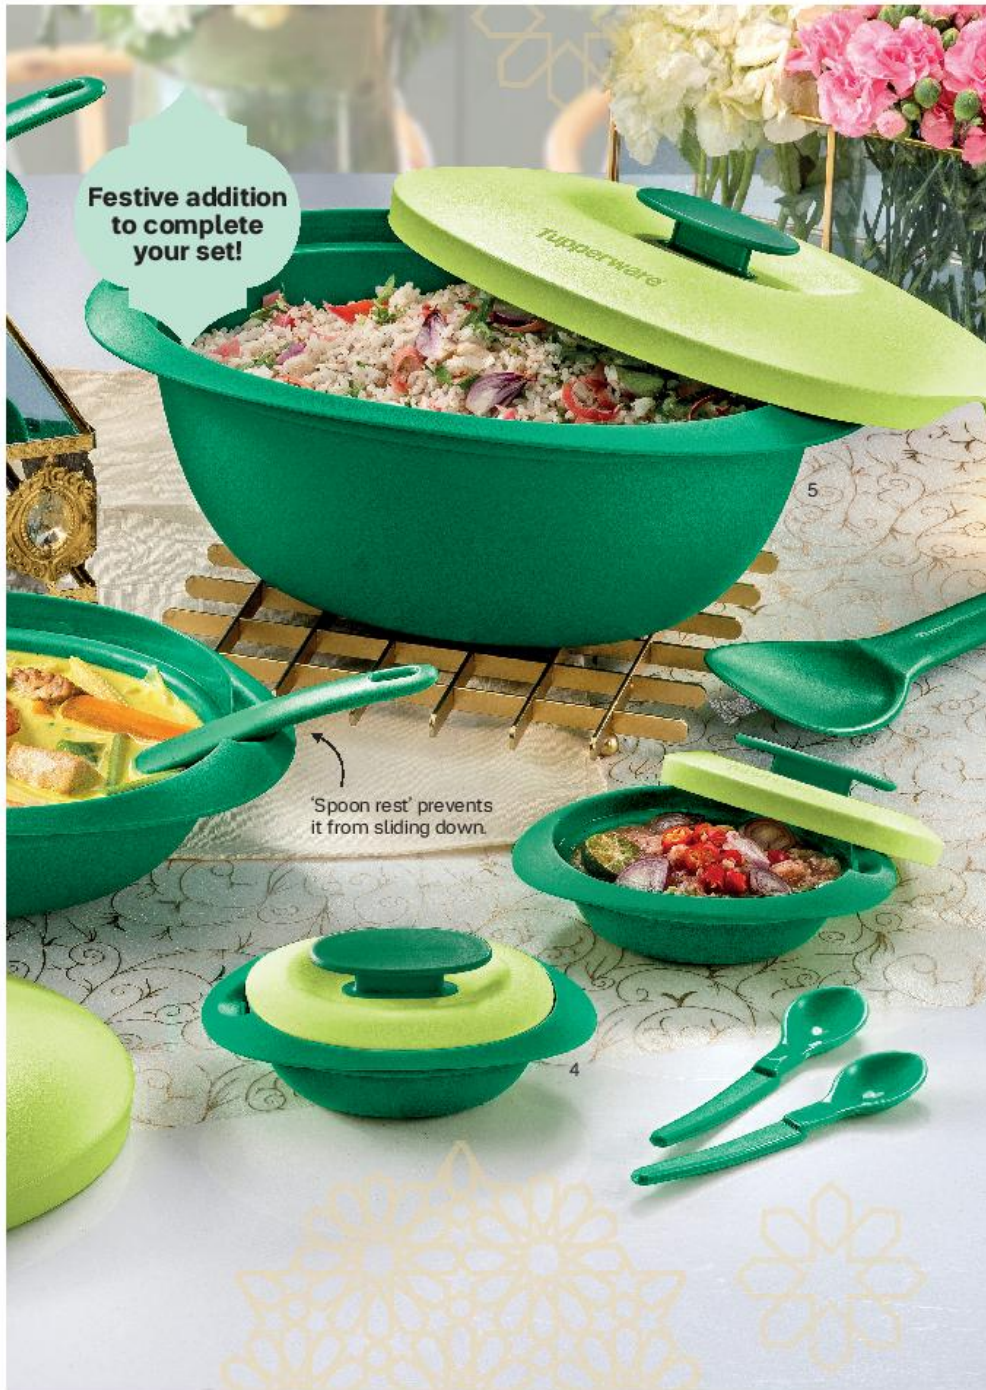

Tip:
Heat up in
3 minutes!

Scan here to get more
inspiration for a great
#GlamGreenRaya.

Sumptuous feast, served in style

All set with spoon and ladle slot.

Tip:
Serve your
guests warm food.
Simply reheat
in microwave
and serve.