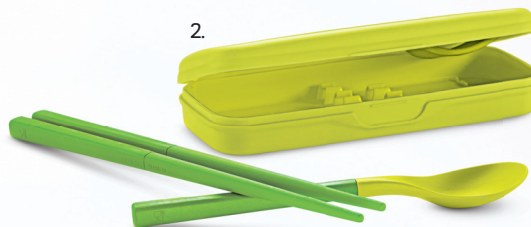

Pick These Up For A Happy Meal

Now you can have enjoyably convenient mealtimes, every time! #Tupperwareforlife

Easy to carry around

Easy to attach

1.

With EVERY PURCHASE of Tupperware Brands product worth $120*

1 - 10 Mar 2019

1. 1114 3524 - Emberglow / Bordeaux

11 - 20 Mar 2019

2. 1114 3525 - Margarita / Lime Aid

21 - 31 Mar 2019

3. 1114 3526 - Tropical Water / Peacock

Portable Cutlery Set (1)

L 16.1 W 6.5 H 2.8 cm

$6.90 NETT

2.

3.

Tupperware Brands Consultant