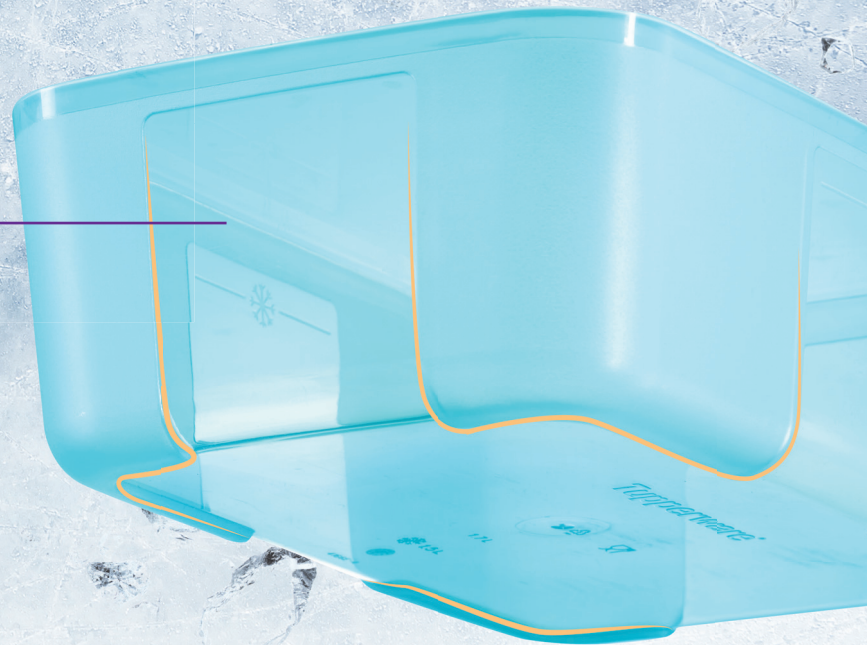

Round, Recessed Rear

Rounded, recessed corners that improve air circulation throughout the container, allowing your food to freeze faster.