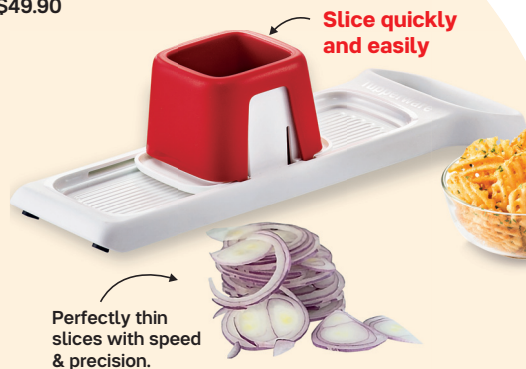

1113 4540

Speedy Mando (1)

$49.90