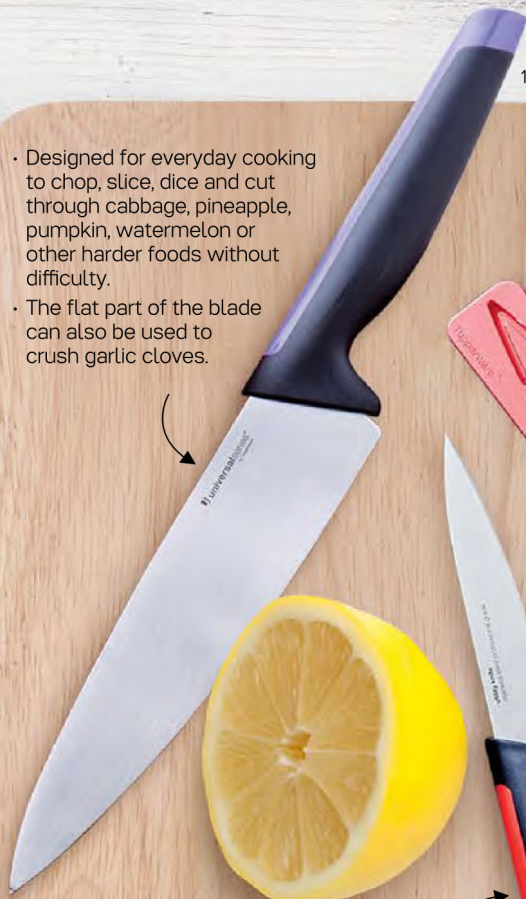

- 1. Can Opener (1)
- 2. Shallow Square Round (4) 250ml

Retail \$73.00
NOW \$58.00

**SAVE
OVER
20%**

A2236

Twin Turbo

Turbo Chopper (2)

Retail \$122.00

NOW \$108.00

**SAVE
OVER
10%**

Great feasts start with the perfect knives

- Designed for everyday cooking to chop, slice, dice and cut through cabbage, pineapple, pumpkin, watermelon or other harder foods without difficulty.
- The flat part of the blade can also be used to crush garlic cloves.