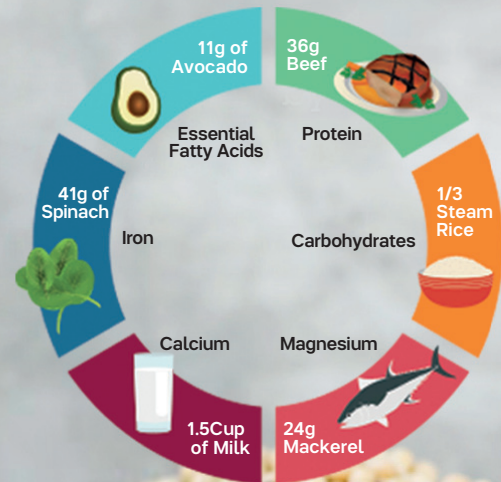

**HEALTH within REACH  
in ONE DRINK**

Scan for everyday healthy living